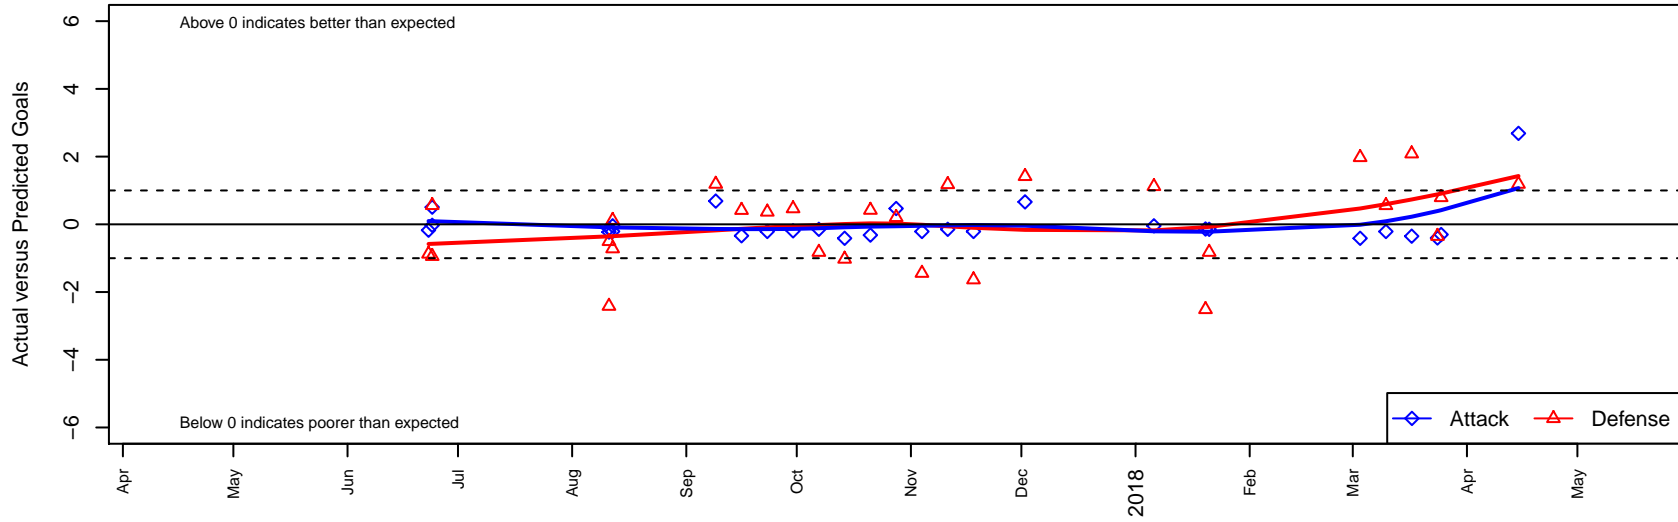

Whatcom FC Rangers White G04

Whatcom FC Rangers
 Bellingham, WA
 G04 total strength=695
 attack=0.43 defense=1.13
 fall league = NPSL Div 3 (04) U14
 spr league = Spr NPSL (04) Div 3 U14

alt names used:
 53 Whatcom FC Rangers G 2004 White
 94 Whatcom FC Rangers G 2004 White
 Whatcom FC Rangers G04 White
 Whatcom FC Rangers – G04 White
 Whatcom FC Rangers G04 White

Venues played:
 2017 Baker Blast U14
 2017 Rimland Challenge COPA U14
 2017 NPSL Division 3 (04) U14
 2017 Founders Cup G04 Div A
 2017 Spr NPSL (04) Division 3 U14

Whatcom FC Rangers White G04
 Dots are actual minus expected GF (blue circles) and GA (red triangles).
 Blue line is smoothed change in attack strength. Red is smoothed change in defense strength.

**attack and defense variance (black dot)
relative to other teams
and top 10 in region**

**attack and defense rating
relative to others at age
and all opponents in last 13 months**

Performance relative to 13 month average