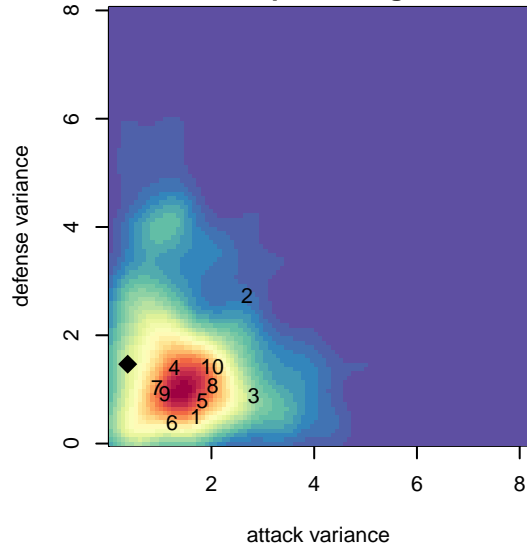

Whatcom FC Rangers White G04

Whatcom FC Rangers
 Bellingham, WA
 G04 total strength=695
 attack=0.43 defense=1.13
 fall league = NPSL Div 3 (04) U14
 spr league = Spr NPSL (04) Div 3 U14

alt names used:
 53 Whatcom FC Rangers G 2004 White
 94 Whatcom FC Rangers G 2004 White
 Whatcom FC Rangers G04 White
 Whatcom FC Rangers – G04 White
 Whatcom FC Rangers G04 White

Venues played:
 2017 Baker Blast U14
 2017 Rimland Challenge COPA U14
 2017 NPSL Division 3 (04) U14
 2017 Founders Cup G04 Div A
 2017 Spr NPSL (04) Division 3 U14

Whatcom FC Rangers White G04
 Dots are actual minus expected GF (blue circles) and GA (red triangles).
 Blue line is smoothed change in attack strength. Red is smoothed change in defense strength.

**attack and defense variance (black dot)
relative to other teams
and top 10 in region**

**attack and defense rating
relative to others at age
and all opponents in last 13 months**

Performance relative to 13 month average